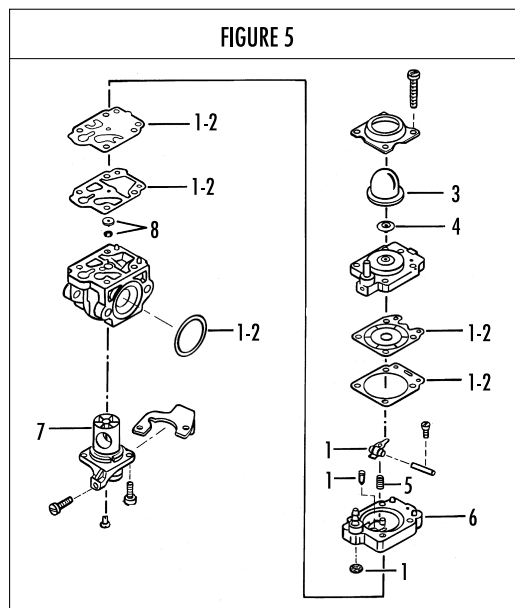

brand	PARTNER

date	FEB/04	SHEET 3/4

Model	Prefix
B 300L	01

Product number
953900511

FIGURE 5