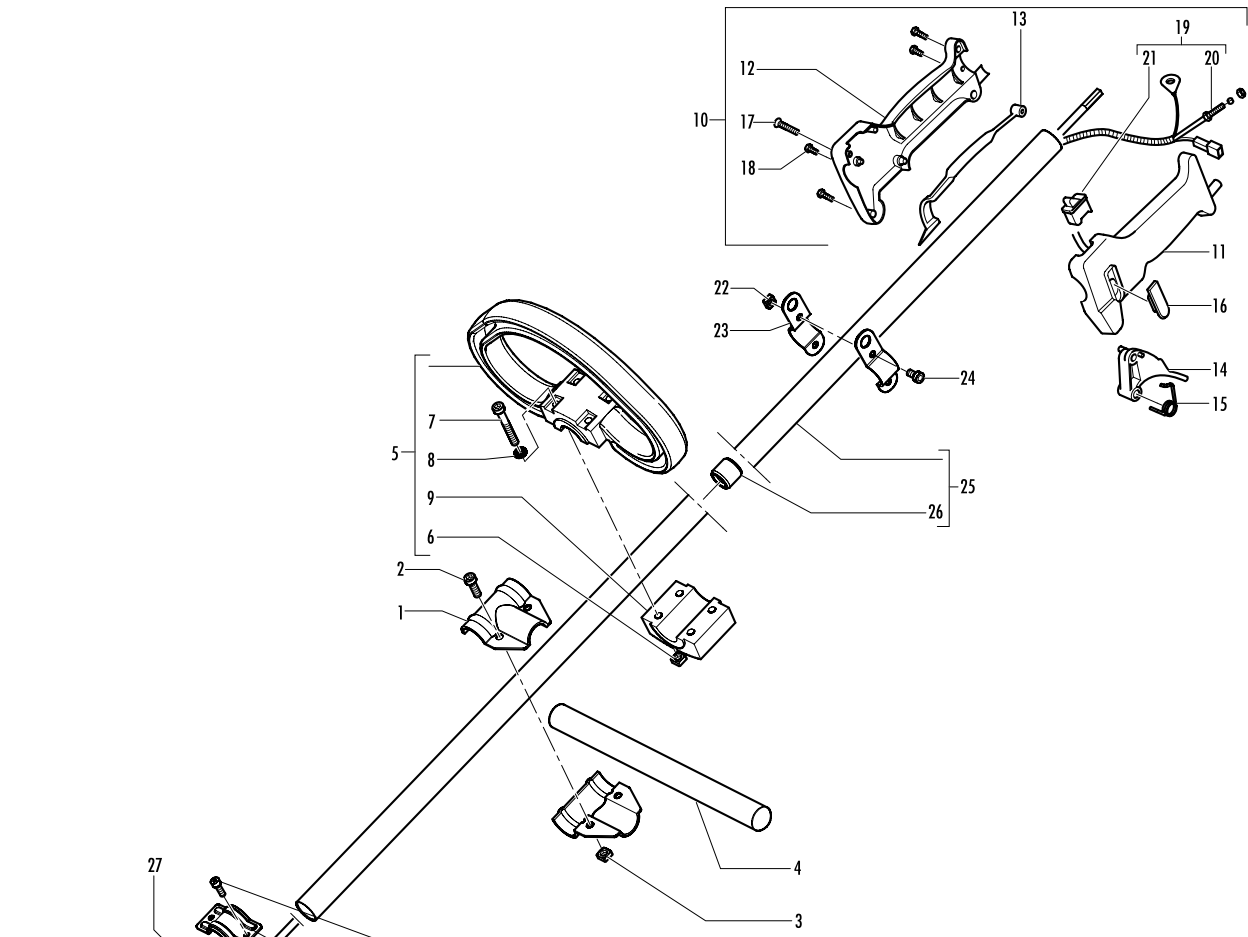

brand	PARTNER

date	FEB/04	SHEET 1/4

Model	Prefix
B 300L	01

Product number
953900511

FIGURE 1