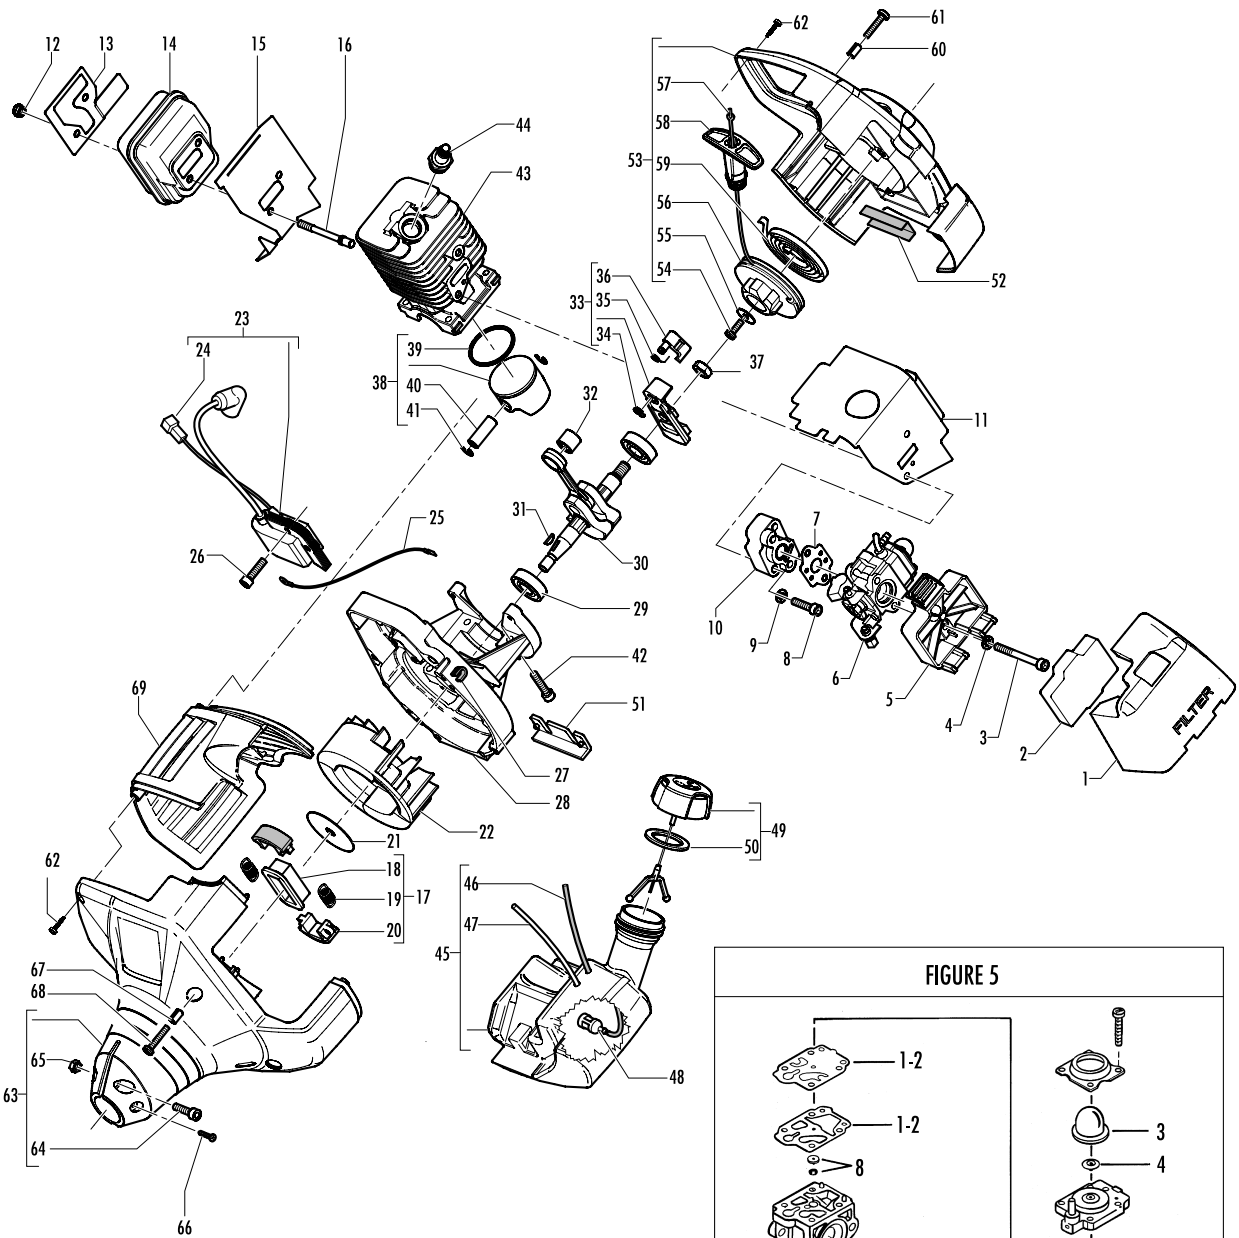

FIGURE 5

brand	PARTNER

date	FEB/04	SHEET 3/4

Model	Prefix
B 300L	01

Product number
953900511

FIGURE 4