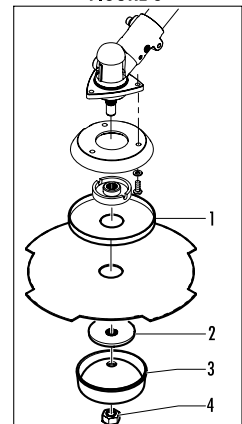

brand	PARTNER

date	FEB/04	SHEET 1/4

Model	Prefix
B 300L	01

Product number
953900511

FIGURE 3