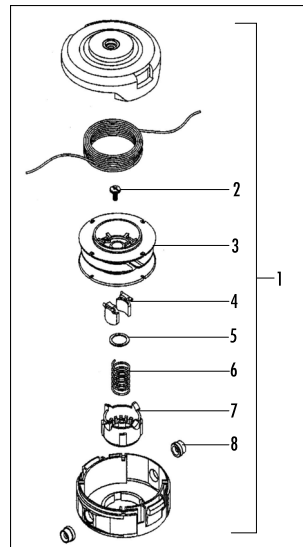

brand	PARTNER

date	FEB/04	SHEET 1/4

Model	Prefix
B 300L	01

Product number
953900511

FIGURE 2